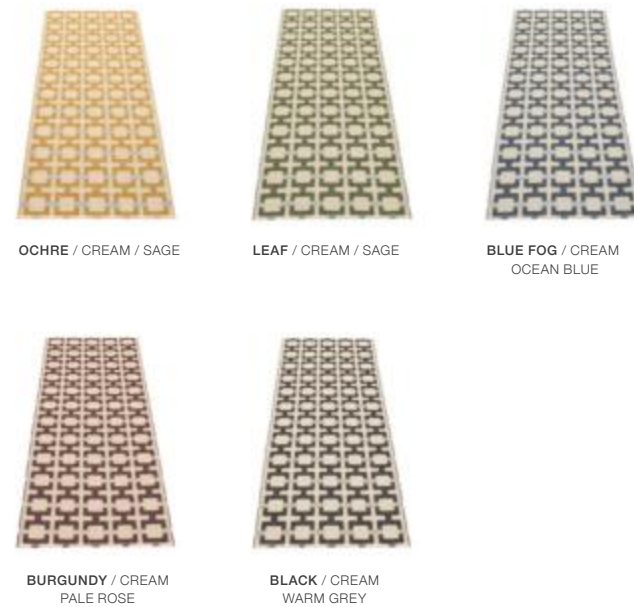

ANYA | BURGUNDY

LEA

Size

- 70 x 150 cm | 2¼' x 5'
- 70 x 225 cm | 2¼' x 7'
- 70 x 300 cm | 2¼' x 9¾'
- 70 x 375 cm | 2¼' x 12¼'

Edge

- Welded
- Welded
- Welded
- Welded