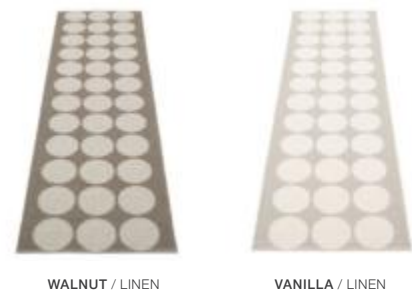

HUGO

Dual sided Design

Size
70 x 160 cm | 2¼' x 5¼'
70 x 240 cm | 2¼' x 8'
70 x 320 cm | 2¼' x 10½'
70 x 400 cm | 2¼' x 13¼'
180 x 260 cm | 6' x 8½'

Edge
Welded
Welded
Welded
Welded
Hemmed