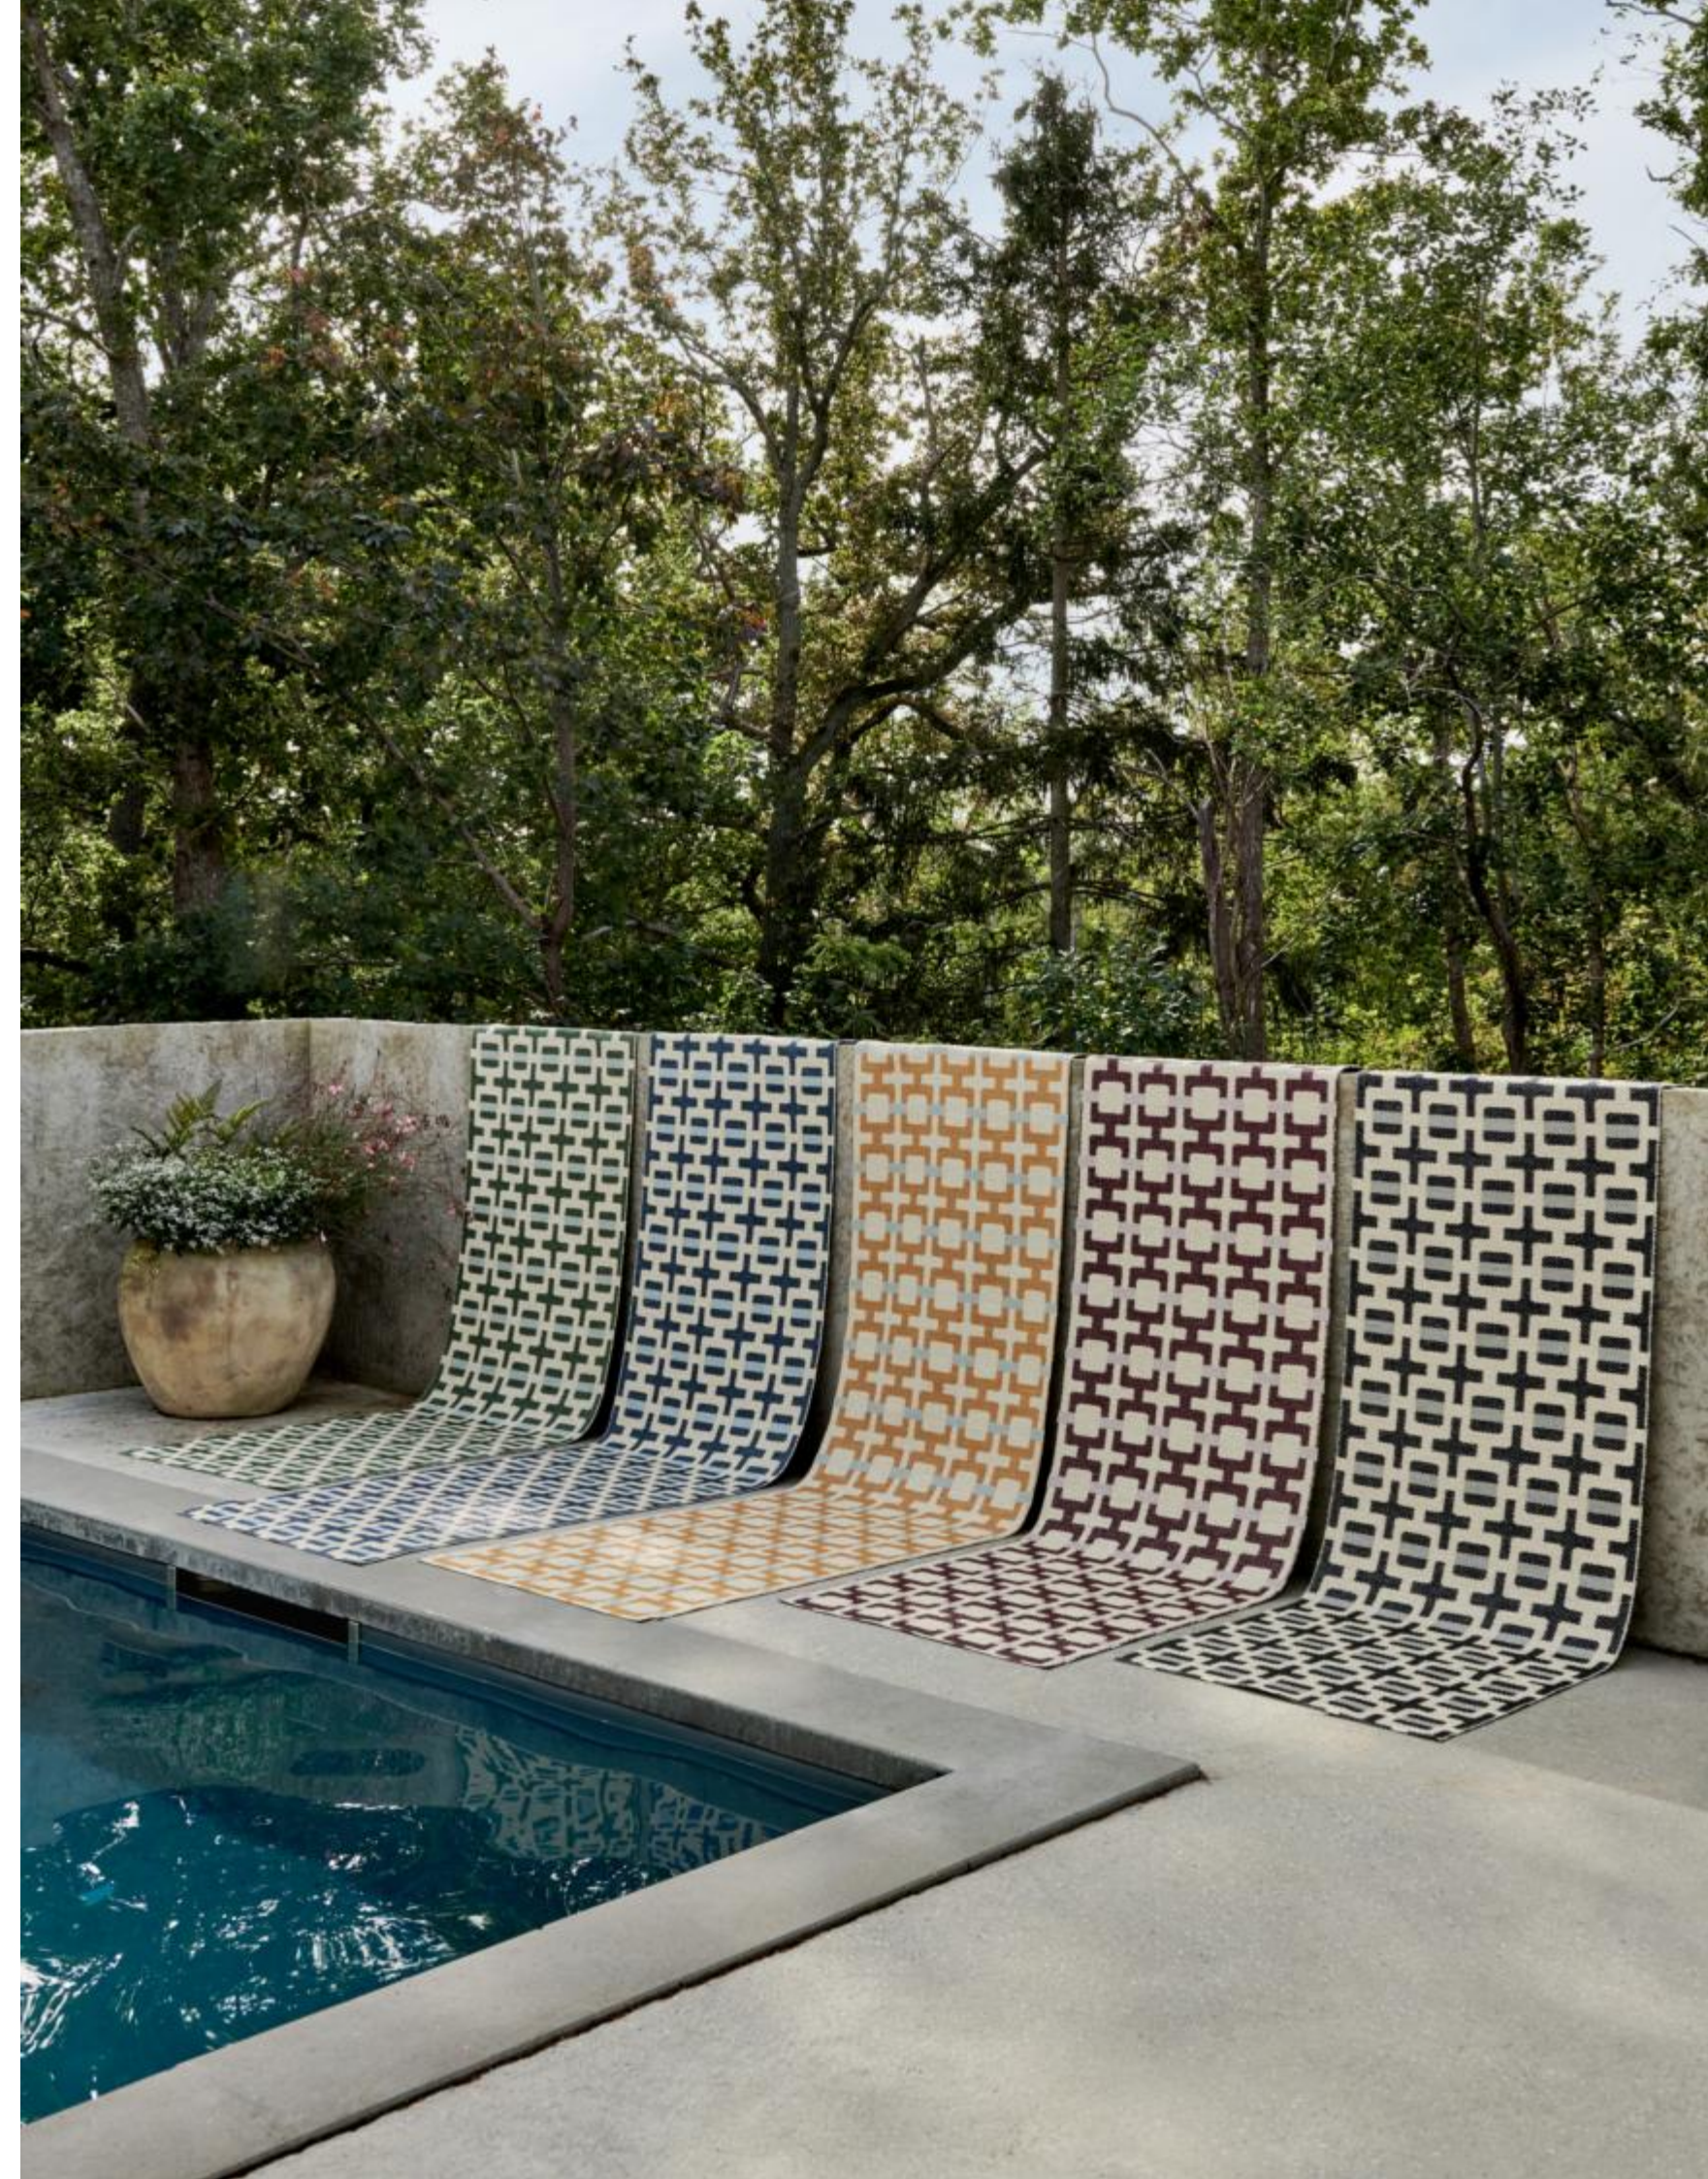

TOM

TOM | Leaf

Graphic elegance with mid-century influences

TOM is influenced by the decorative ironwork and architectural details found in Palm Beach, as well as the laid-back glamour of the 1950s.

With clean graphic lines and a color palette rooted in mid-century modern design, TOM infuses the home with harmony and character, where a sense of nostalgia meets contemporary simplicity.