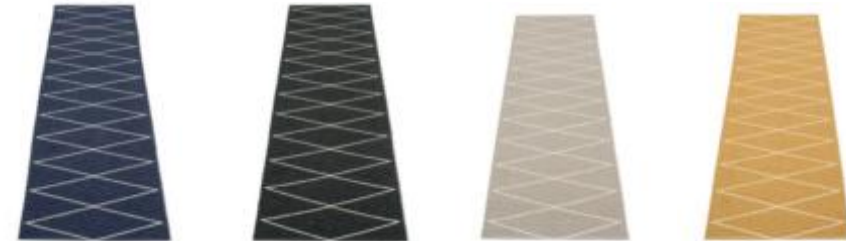

DARK BLUE / VANILLA   BLACK / VANILLA   MUD / VANILLA   OCHRE / VANILLA

MAX

Dual sided Design

Size
70 x 100 cm | 2¼' x 3¼'
70 x 160 cm | 2¼' x 5¼'
70 x 240 cm | 2¼' x 8'
70 x 320 cm | 2¼' x 10½'
70 x 400 cm | 2¼' x 13¼'
180 x 260 cm | 6' x 8½'

Edge
Welded
Welded
Welded
Welded
Hemmed