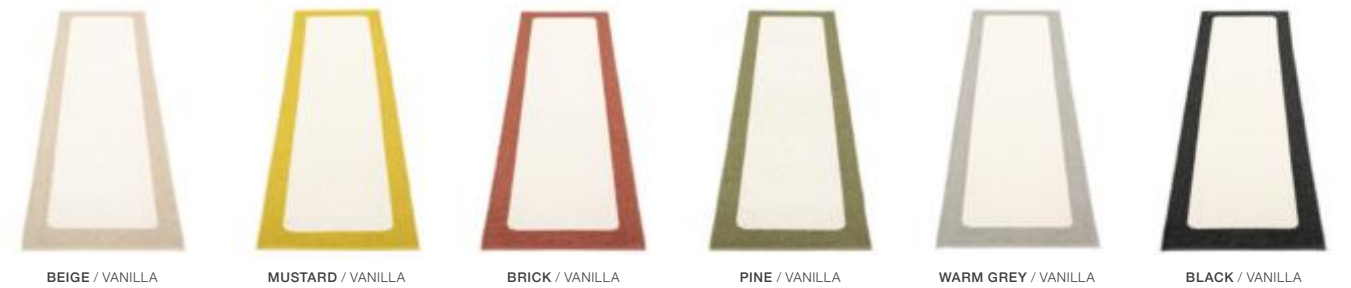

HUGO

Dual sided Design

Size
 70 x 160 cm | 2¼' x 5¼'
 70 x 240 cm | 2¼' x 8'
 70 x 320 cm | 2¼' x 10½'
 70 x 400 cm | 2¼' x 13¼'
 180 x 260 cm | 6' x 8½'

Edge
 Welded
 Welded
 Welded
 Welded
 Hemmed

ILDA BRICK