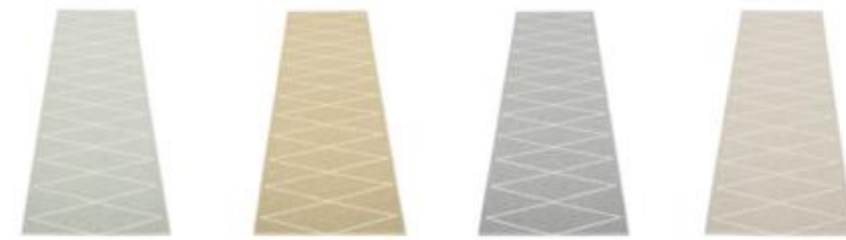

BERRY / BEIGE DARK BROWN / CREAM

LEIF

Dual sided Design

Size
 70 x 90 cm | 2¼' x 3'
 70 x 180 cm | 2¼' x 6'
 70 x 270 cm | 2¼' x 8¾'
 70 x 360 cm | 2¼' x 11¾'

Edge
 Welded
 Welded
 Welded
 Welded

LEIF LIGHT NOUGAT