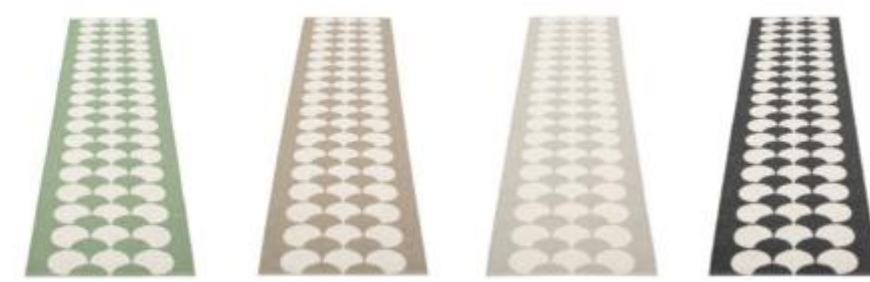

OTIS

Dual sided Design

Edge
 Welded
 Welded
 Welded
 Hemmed

Size
 70 x 50 cm | 2¼' x 1¾'
 70 x 140 cm | 2¼' x 4½'
 70 x 200 cm | 2¼' x 6½'
 70 x 320 cm | 2¼' x 10½'
 180 x 275 cm | 6' x 8¾''*

*available in Linen, Ocean Blue and Granit