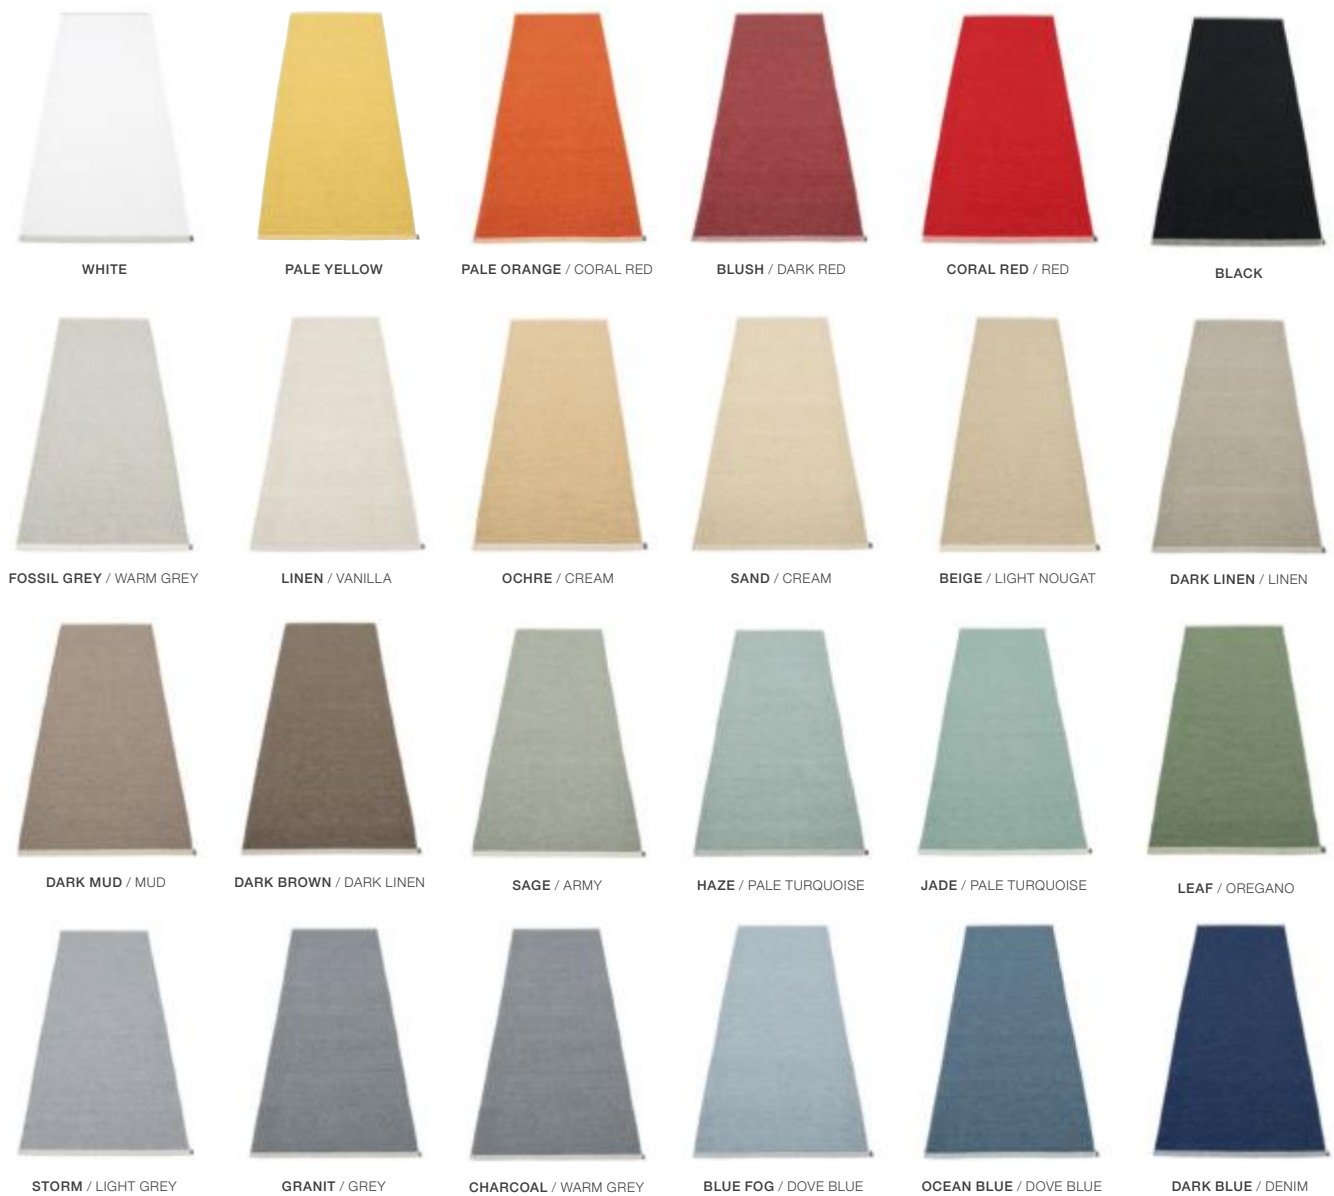

DARK BROWN / LINEN / LINEN METALLIC **ARMY / SAGE / STONE METALLIC** **DOVE BLUE / BLUE FOG / STONE METALLIC** **GRANIT / GREY / GREY METALLIC** **CHARCOAL / WARM GREY / STONE METALLIC** **BLACK / CHARCOAL / GRANIT METALLIC**

Edge
 Welded
 Welded
 Welded
 Welded
 Hemmed

MAX OCHRE / VANILLA

WHITE PALE YELLOW PALE ORANGE / CORAL RED BLUSH / DARK RED CORAL RED / RED BLACK

FOSSIL GREY / WARM GREY LINEN / VANILLA OCHRE / CREAM SAND / CREAM BEIGE / LIGHT NOUGAT DARK LINEN / LINEN

DARK MUD / MUD DARK BROWN / DARK LINEN SAGE / ARMY HAZE / PALE TURQUOISE JADE / PALE TURQUOISE LEAF / OREGANO

STORM / LIGHT GREY GRANIT / GREY CHARCOAL / WARM GREY BLUE FOG / DOVE BLUE OCEAN BLUE / DOVE BLUE DARK BLUE / DENIM