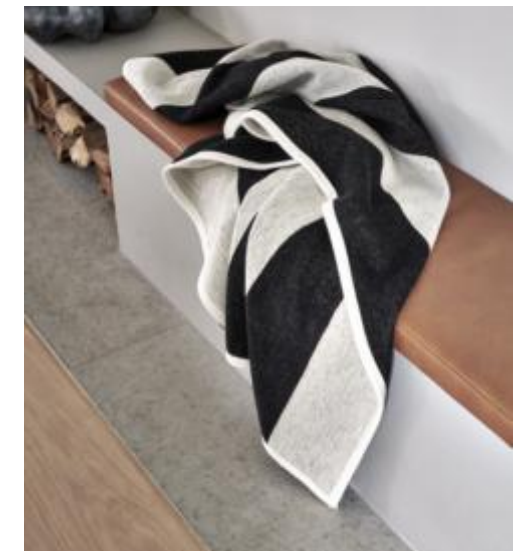

BLANKET BOB | Black